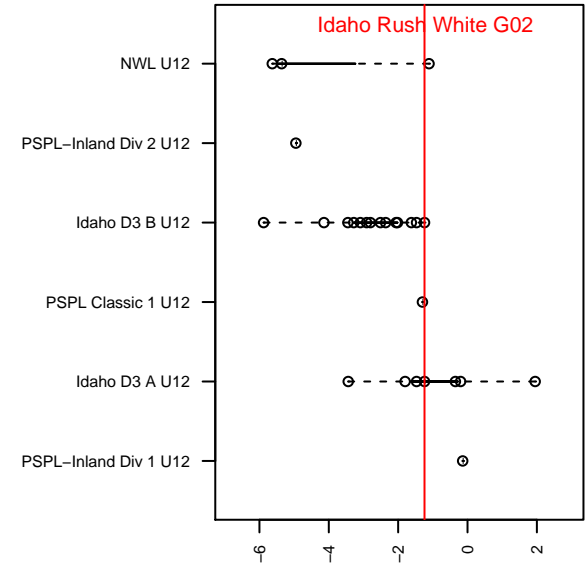

**attack and defense rating
relative to others at age
and all opponents in last 13 months**