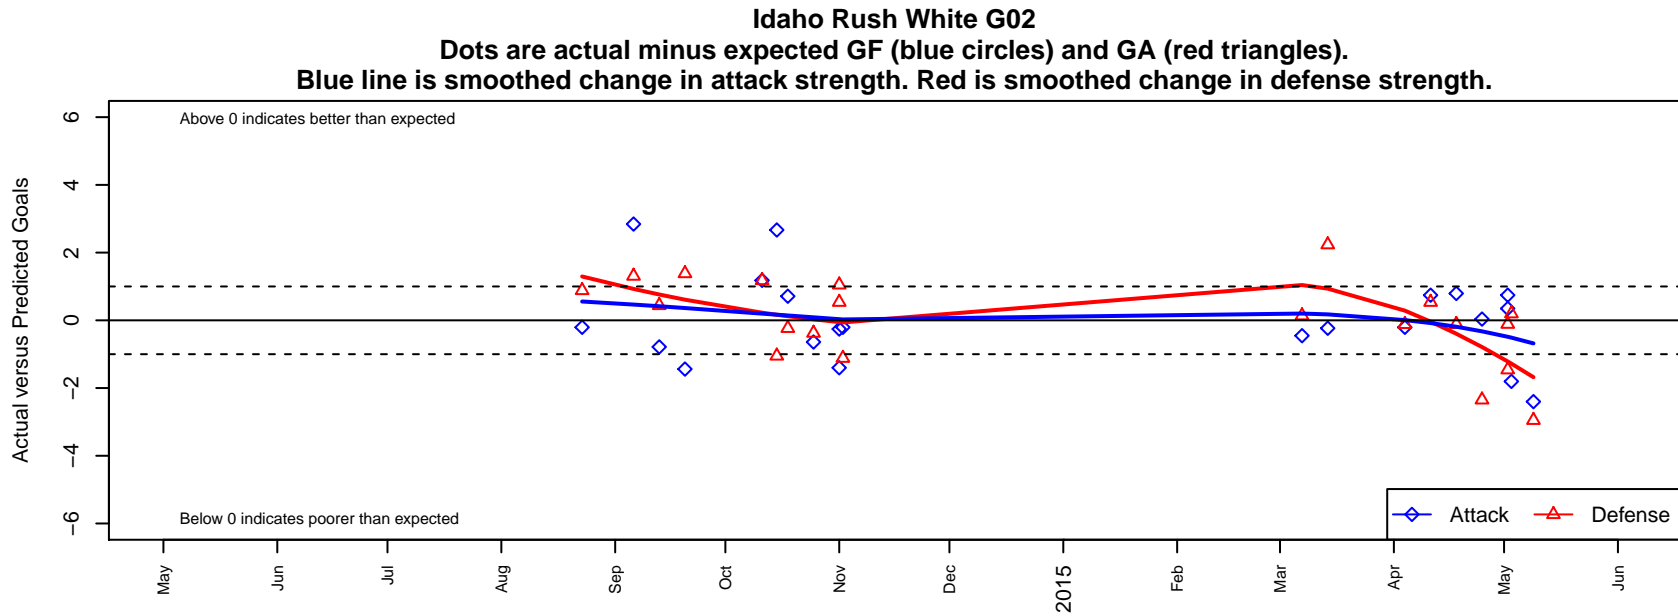

Idaho Rush White G02

Idaho Rush SC
 Boise, ID
 G02 total strength=641
 attack=0.83 defense=0.4
 fall league = Idaho D3 B U12
 spr league = Spr Idaho D3 A U12
 notes= Fone 2014

alt names used:
 IDAHO RUSH WHITE
 IDAHO RUSH WHITE
 IDAHO RUSH WHITE

Venues played:
 2014 Idaho D3 B U12
 2014 FC Nova Fall Showcase U11/U12G King
 2014 Spr Idaho D3 A U12
 2014 Canyon Rim Classic U13 G U13

**attack and defense variance (black dot)
relative to other teams
and top 10 in region**